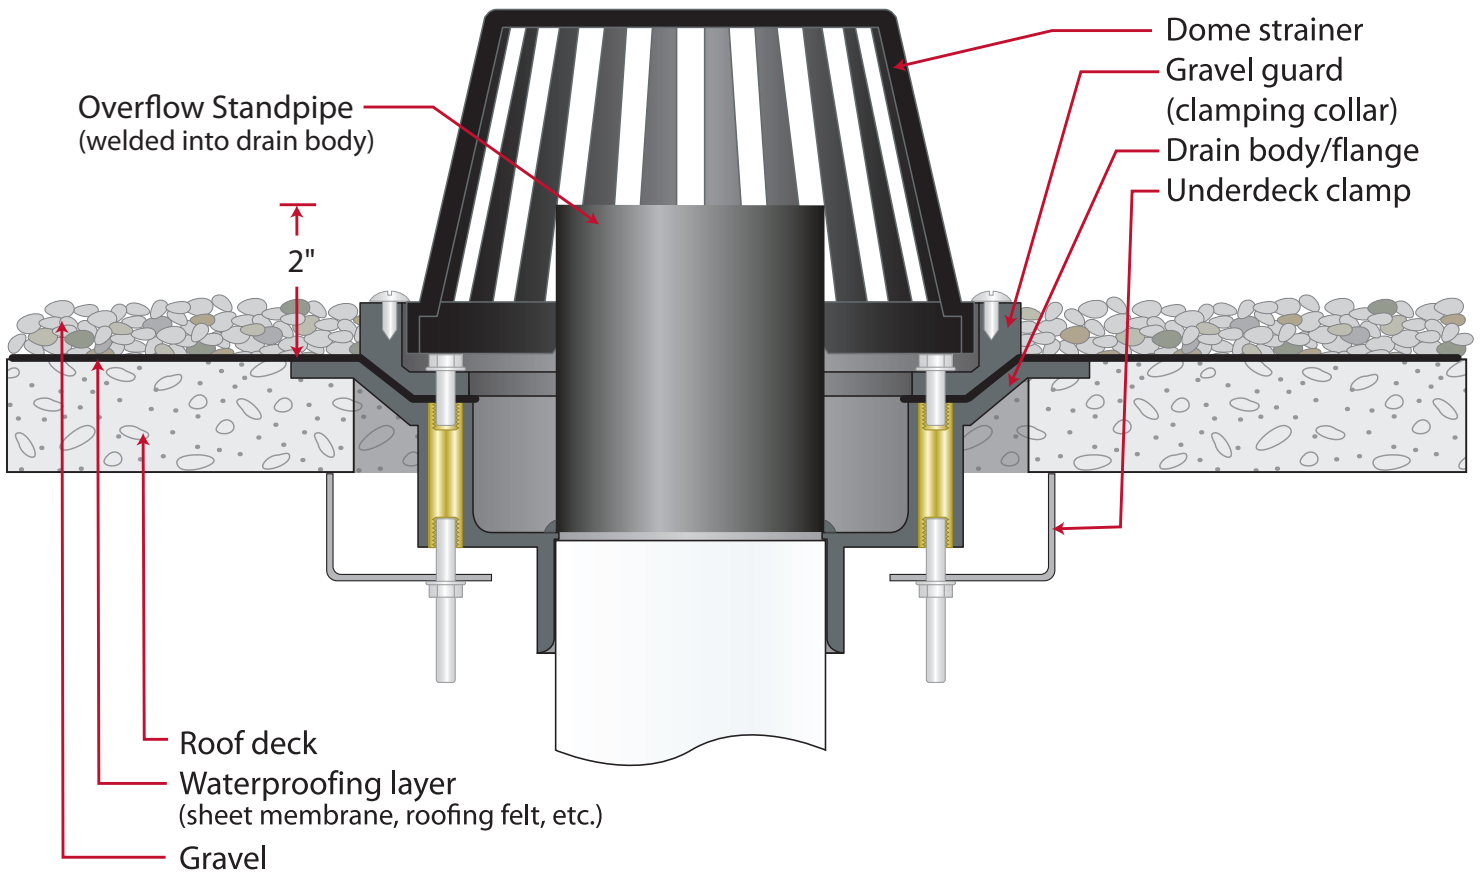

Basic Installation Diagram

867 Series Roof Drain with Standpipe Overflow Option

Supply

Drainage

Support

www.siouxchief.com

TAKE THE FIELD.